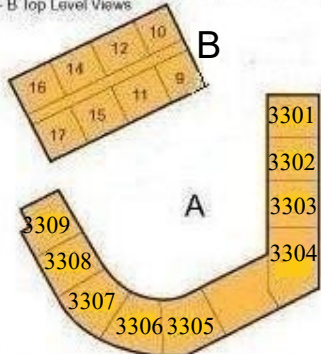

Boy's Locker Rm

Pool

Weight Room

I

I

M

E

C

F

Hill Top Cafe

F

Snack Bar

B

Black Box

A - B Ground Level Views

A-120 Wellness Center

ASB Athletics

3104

Visitor Parking

A - B Top Level Views

Located at Bottom of Hill