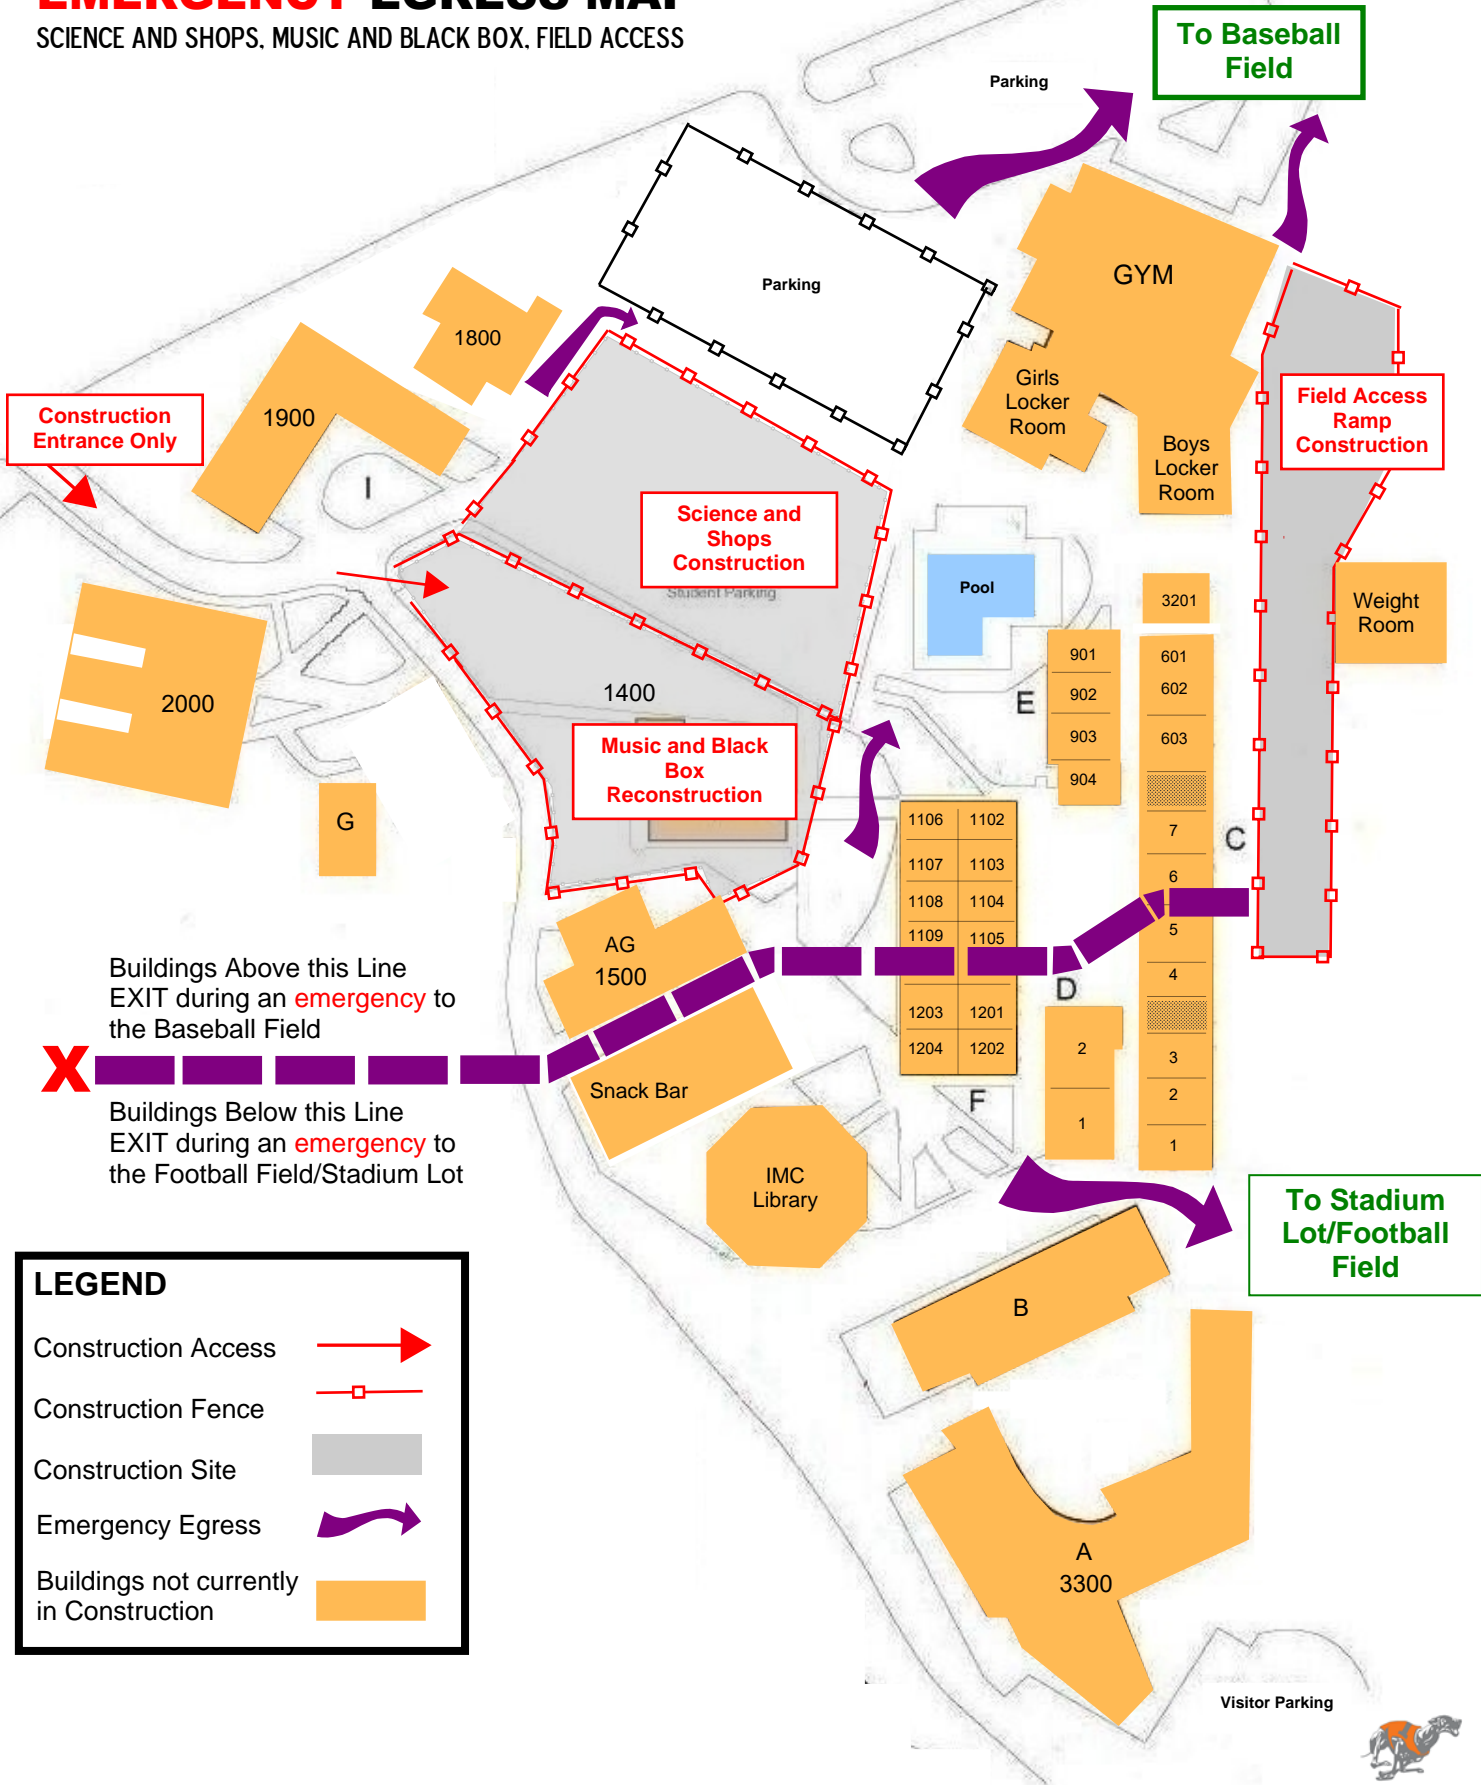

AHS CAMPUS CONSTRUCTION ZONES

EMERGENCY EGRESS MAP

SCIENCE AND SHOPS. MUSIC AND BLACK BOX. FIELD ACCESS

Construction Entrance Only

Science and Shops Construction

Music and Black Box Reconstruction

Field Access Ramp Construction

To Baseball Field

To Stadium Lot/Football Field

Buildings Above this Line EXIT during an emergency to the Baseball Field

Buildings Below this Line EXIT during an emergency to the Football Field/Stadium Lot

LEGEND

- Construction Access
- Construction Fence
- Construction Site
- Emergency Egress
- Buildings not currently in Construction

Visitor Parking

Revised May 21, 2018